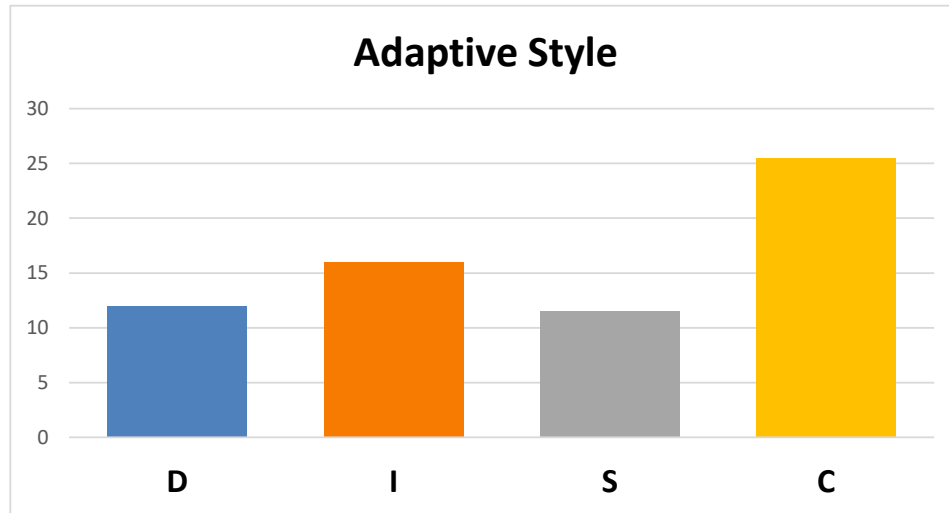

DISC Personality Test

Name and Date Taken

Suelto, Jobie Mae M. - November 2025

Adaptive Style

Natural Style