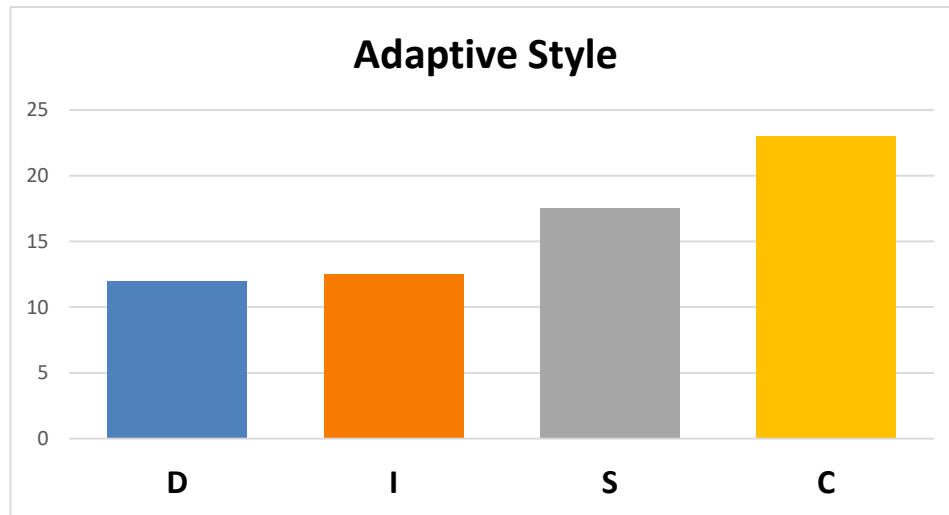

DISC Personality Test

Name and Date Taken

Saonoy, Florence P. - January 2026

Adaptive Style

Natural Style