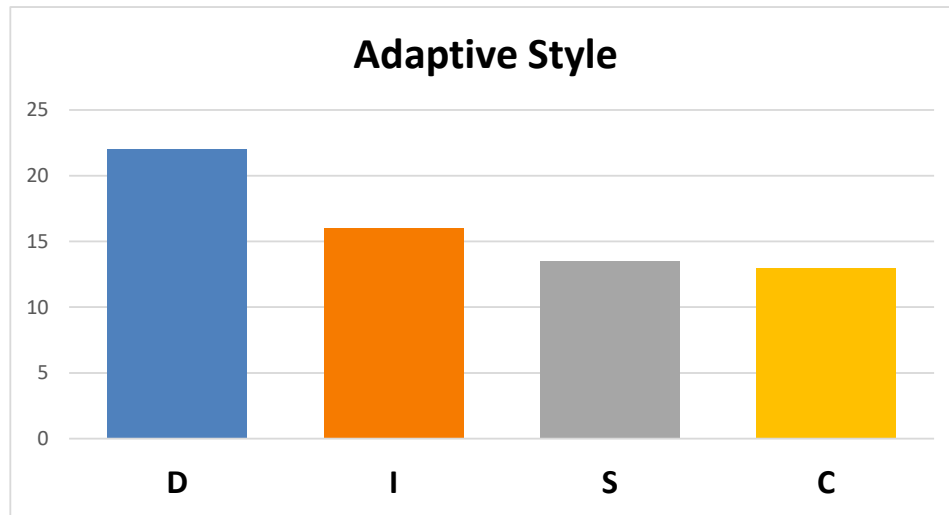

DISC Personality Test

Name and Date Taken

Abindan, Nathaniel S. - June 2026

Adaptive Style

Natural Style