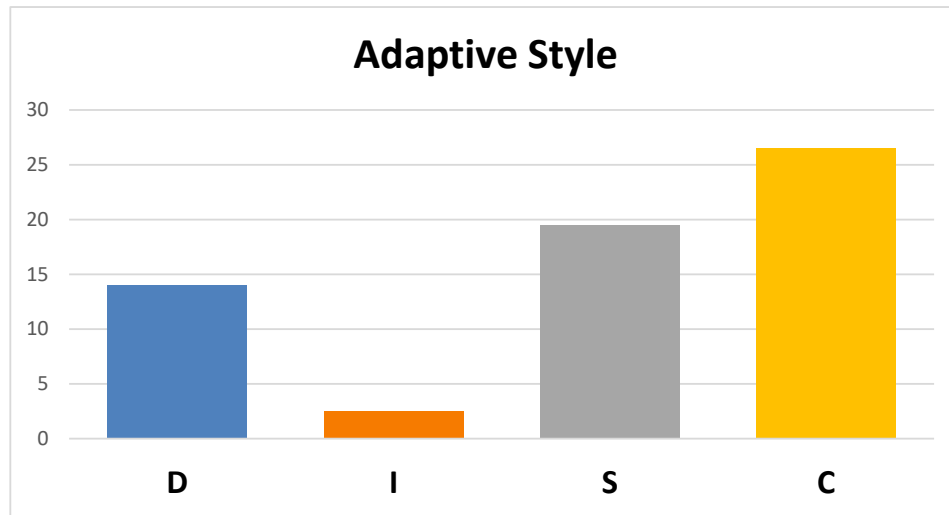

# DISC Personality Test

Name and Date Taken

Cuaycong, Lorelei A. - June 2026

**Adaptive Style**

**Natural Style**