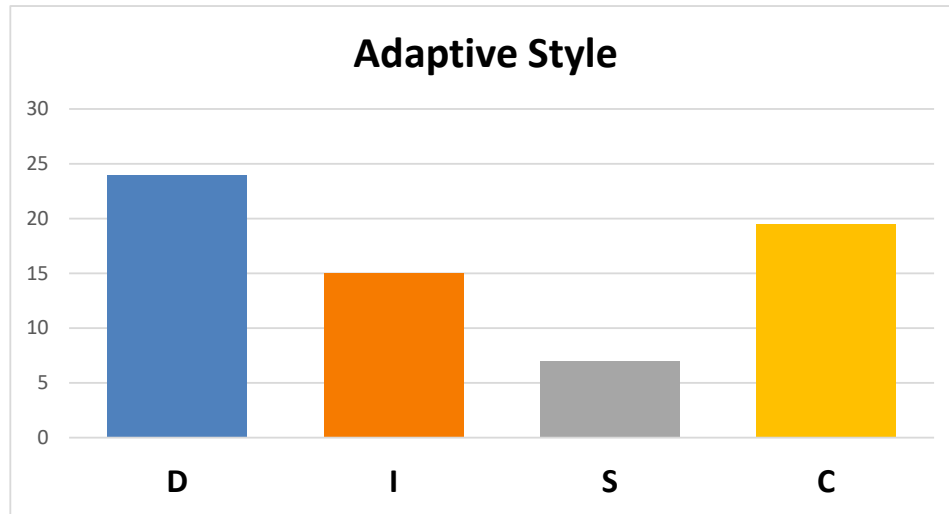

DISC Personality Test

Name and Date Taken

Seva, Jamyl V. - June 2026

Adaptive Style

Natural Style